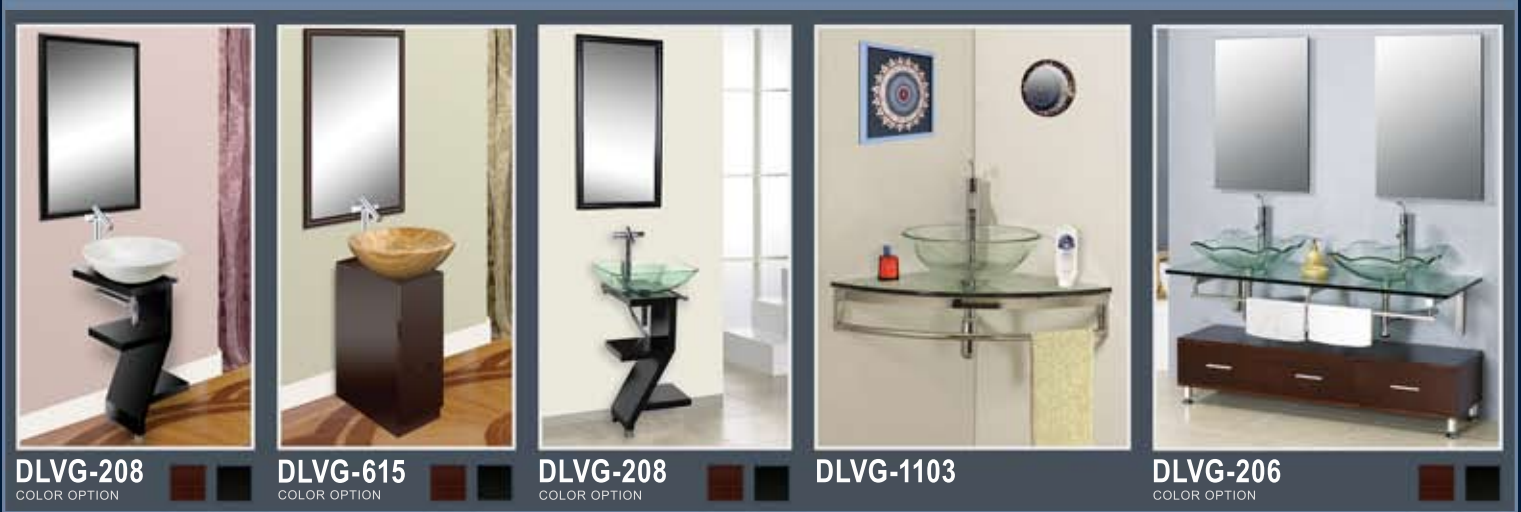

DLVRB-318 WALNUT

The DreamLine™ vanity and sink collection is engineered with smart innovation, lasting quality and modern style all at incredible value. Some of the vanities have a compact European designs to maximize space, perfect for a small bath or powder room. Other models are designed to accommodate two sinks or provide extra counter space. All of the vanities provide ample storage and include a medicine cabinets or wall mirrors.

DLVRB-134 RED OAK

DLVRB-134 WALNUT

DLVG-206 / DLVG-2061

DLVG-2061
MODELS ARE AVAILABLE IN BLACK & MAHOGANY

VESSEL SINK STANDS AND COUNTERTOPS

STONE AND GLASS VESSEL SINKS

DreamLine™ offers everything you need to finish the bathroom of your dreams, like our beautiful collection of vessel sinks. Our vessel sinks come in an array of shapes and colors and are designed to mix and match with our selection of sink stands and countertops. First, choose a stand or counter top. Next, choose a vessel sink in stone or tempered glass to create your unique combination.